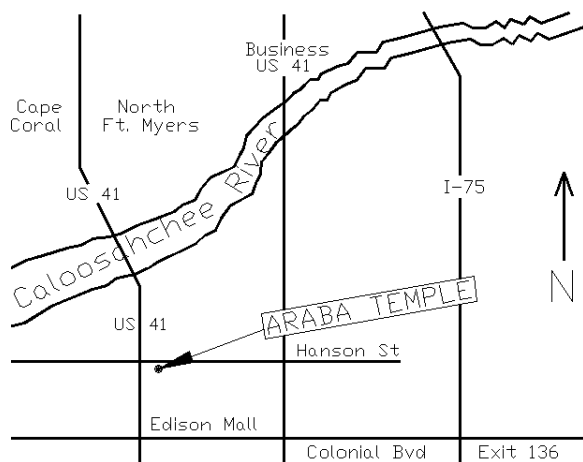

SPONSORED BY
SCALE RAILS OF SOUTHWEST FLORIDA INC.
(a non-for-profit corporation)